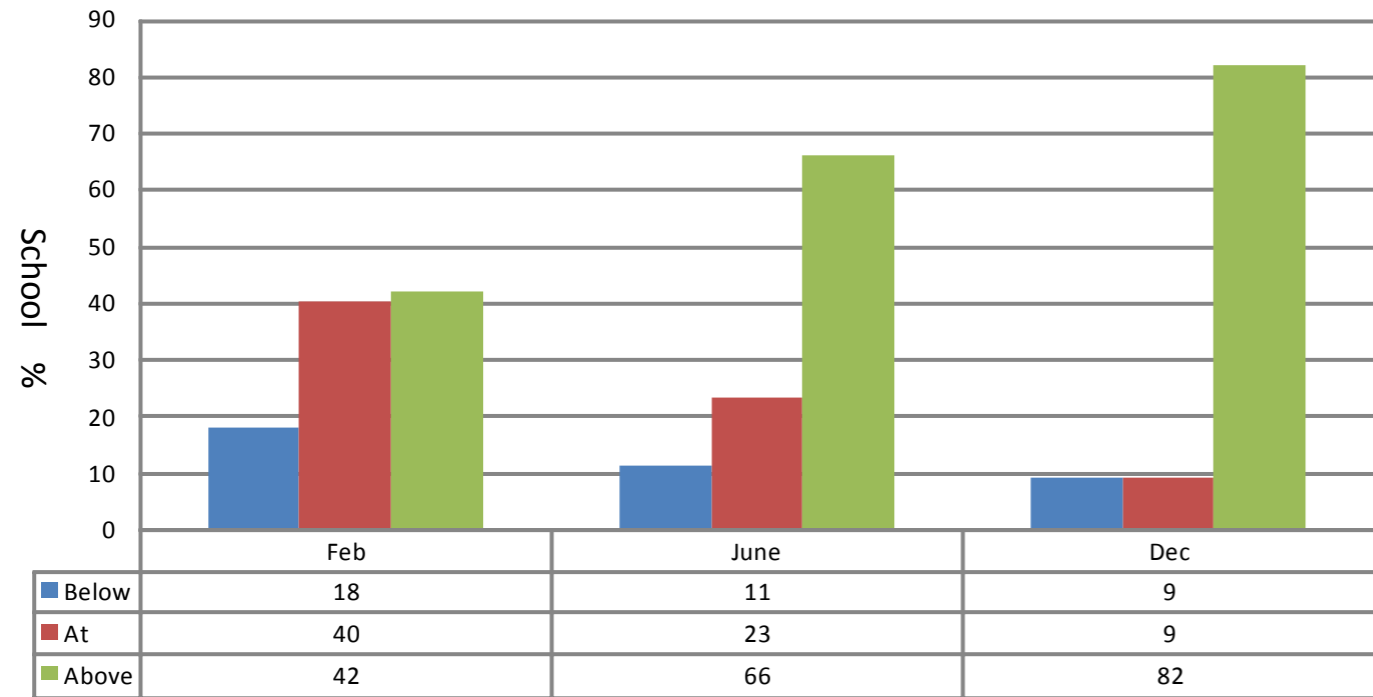

## STUDENT DATA AND ACHIEVEMENT LEVELS FOR RUKUHIA SCHOOL 2011

The following graphs show the achievement level's of the students at Rukuhia School from February 2011 to December 2011. As a staff and BOT we are extremely proud of the students and the work that has been completed in the classrooms this year.

### Reading Levels 2011