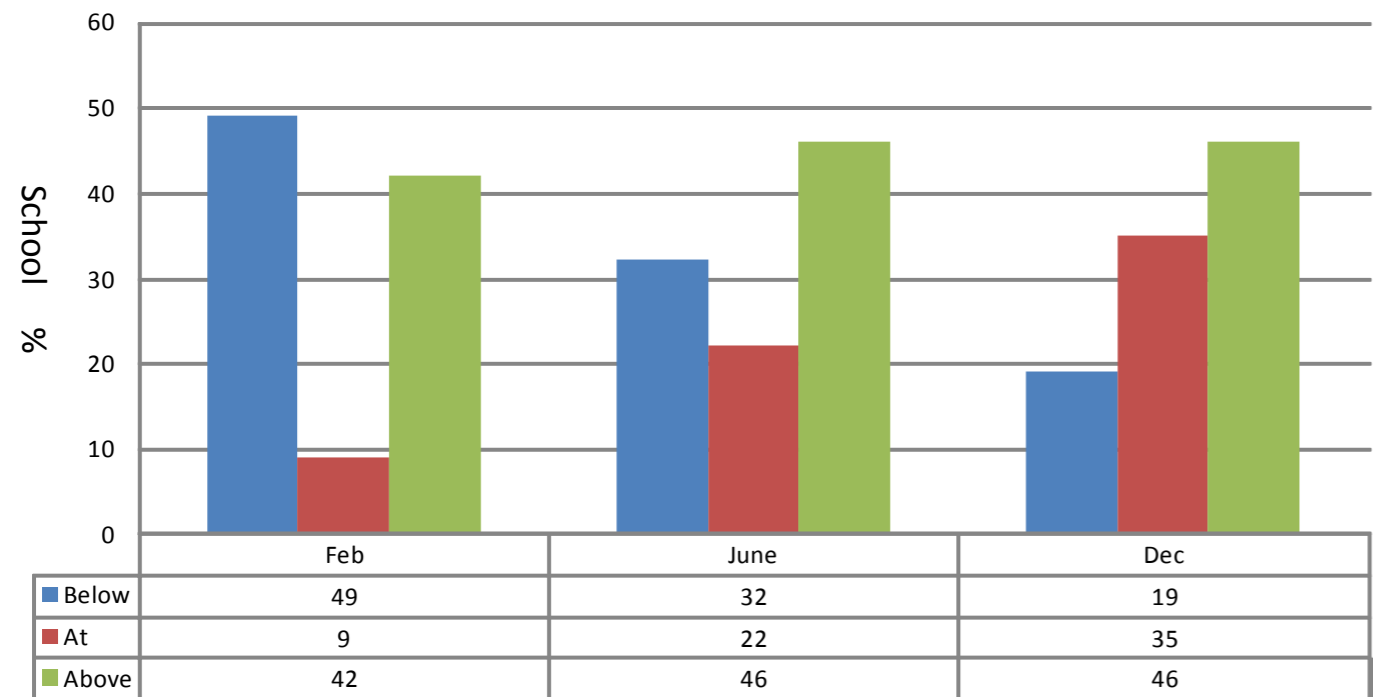

Spelling Levels 2011