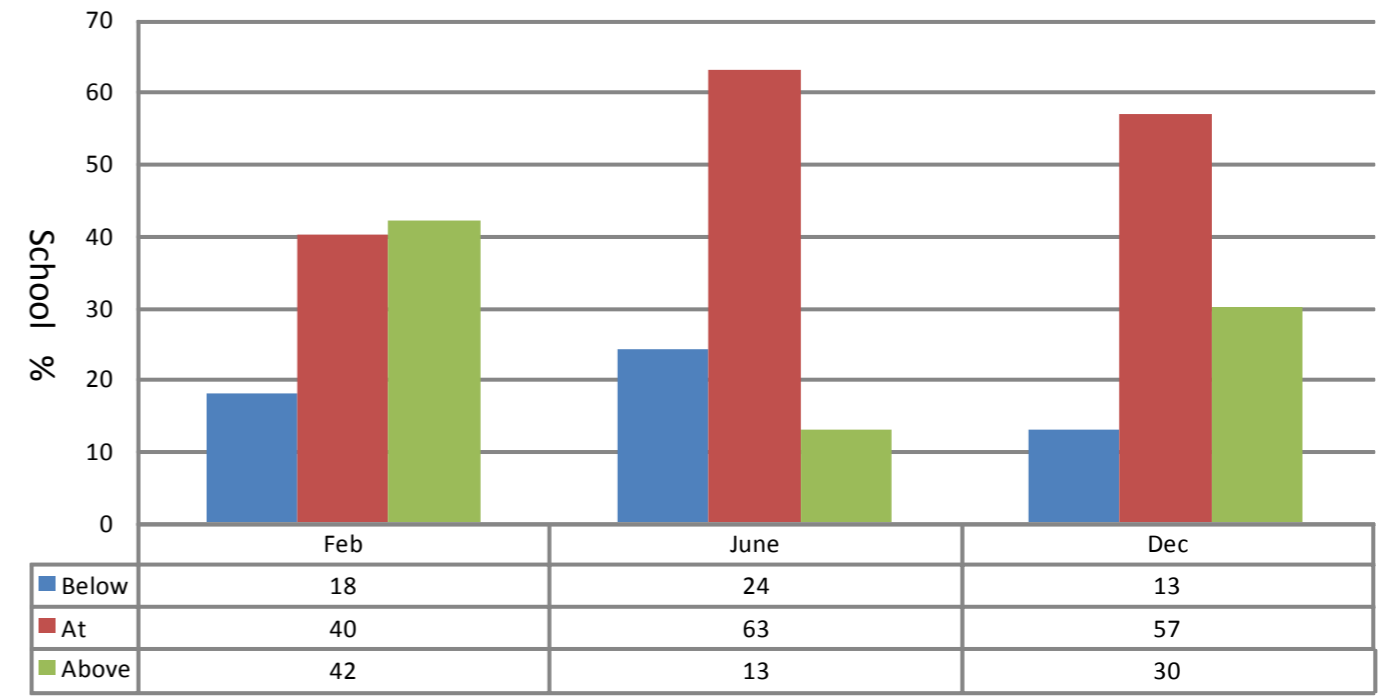

Writing Levels 2011